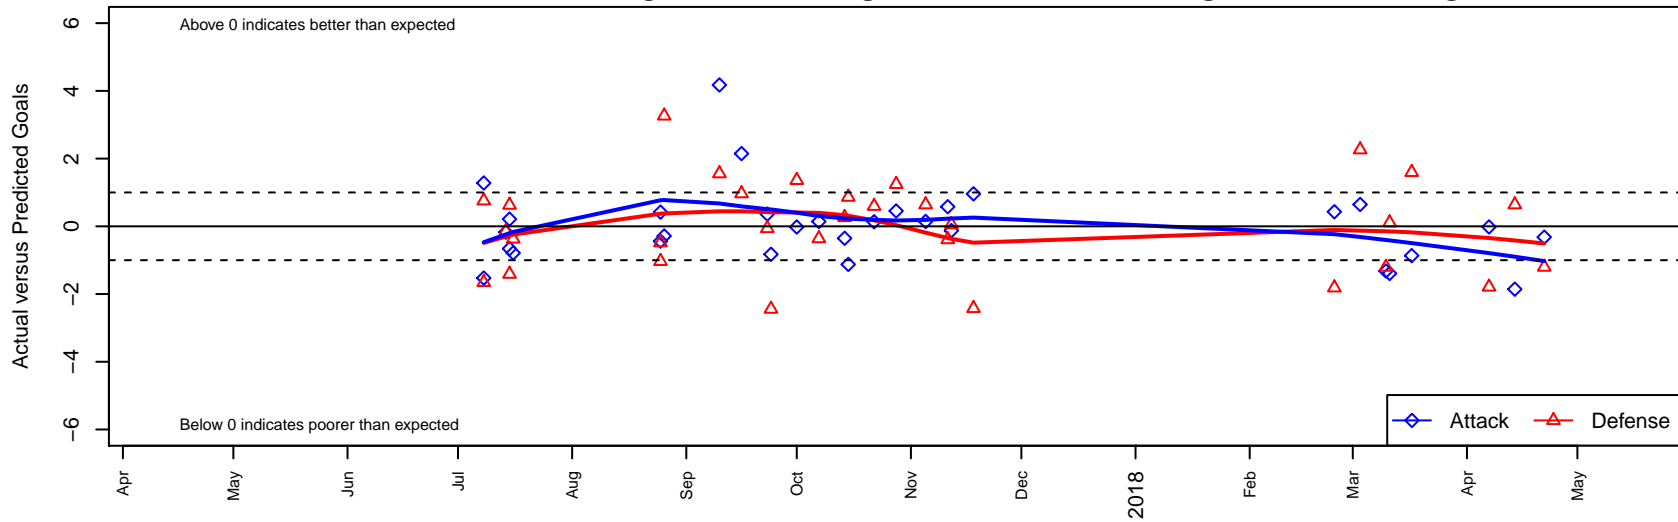

SESC Swifts G04

Southeast SC
 , OR
 G04 total strength=1046
 attack=2.98 defense=1.84
 fall league = PTT G04 Div 2 Red North
 spr league = Spr OYS G04 Div 2 Red

alt names used:
 SESC 04 Swifts
 SESC 04 Swifts
 SESC 04G Swifts
 SESC 04G Swifts
 SESC SWIFTS 04G
 SESC 04G Swifts

Venues played:
 2017 PCU Summer Classic Silver
 2017 Beaverton Cup U14 Bronze
 2017 Chinook Cup U14
 2017 PTT G04 Division 2 Red North
 2017 OYS Founders Cup G04
 2017 Spr OYS G04 Division 2 Red

SESC Swifts G04
 Dots are actual minus expected GF (blue circles) and GA (red triangles).
 Blue line is smoothed change in attack strength. Red is smoothed change in defense strength.

**attack and defense variance (black dot)
relative to other teams
and top 10 in region**

**attack and defense rating
relative to others at age
and all opponents in last 13 months**

Performance relative to 13 month average