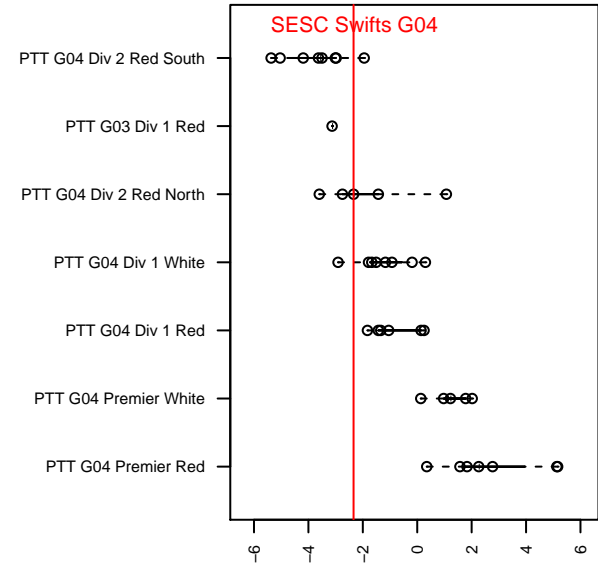

SESC Swifts G04

Southeast SC
 , OR
 G04 total strength=1046
 attack=2.98 defense=1.84
 fall league = PTT G04 Div 2 Red North
 spr league = Spr OYS G04 Div 2 Red

alt names used:
 SESC 04 Swifts
 SESC 04 Swifts
 SESC 04G Swifts
 SESC 04G Swifts
 SESC SWIFTS 04G
 SESC 04G Swifts

Venues played:
 2017 PCU Summer Classic Silver
 2017 Beaverton Cup U14 Bronze
 2017 Chinook Cup U14
 2017 PTT G04 Division 2 Red North
 2017 OYS Founders Cup G04
 2017 Spr OYS G04 Division 2 Red

SESC Swifts G04
 Dots are actual minus expected GF (blue circles) and GA (red triangles).
 Blue line is smoothed change in attack strength. Red is smoothed change in defense strength.

**attack and defense variance (black dot)
relative to other teams
and top 10 in region**

**attack and defense rating
relative to others at age
and all opponents in last 13 months**

Performance relative to 13 month average