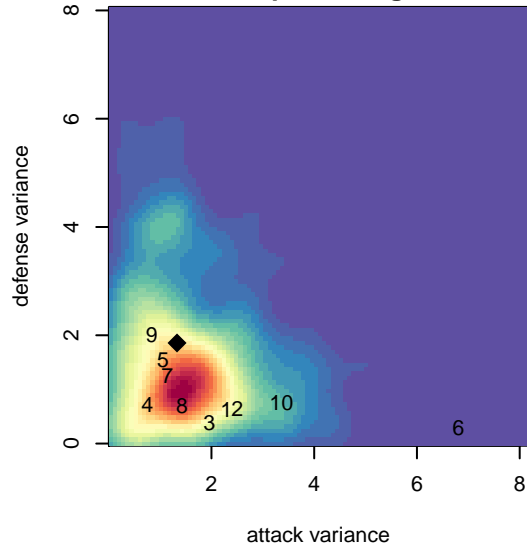

SESC Swifts G04

Southeast SC
 , OR
 G04 total strength=1046
 attack=2.98 defense=1.84
 fall league = PTT G04 Div 2 Red North
 spr league = Spr OYS G04 Div 2 Red

alt names used:
 SESC 04 Swifts
 SESC 04 Swifts
 SESC 04G Swifts
 SESC 04G Swifts
 SESC SWIFTS 04G
 SESC 04G Swifts

Venues played:
 2017 PCU Summer Classic Silver
 2017 Beaverton Cup U14 Bronze
 2017 Chinook Cup U14
 2017 PTT G04 Division 2 Red North
 2017 OYS Founders Cup G04
 2017 Spr OYS G04 Division 2 Red

SESC Swifts G04
 Dots are actual minus expected GF (blue circles) and GA (red triangles).
 Blue line is smoothed change in attack strength. Red is smoothed change in defense strength.

**attack and defense variance (black dot)
relative to other teams
and top 10 in region**

**attack and defense rating
relative to others at age
and all opponents in last 13 months**

Performance relative to 13 month average