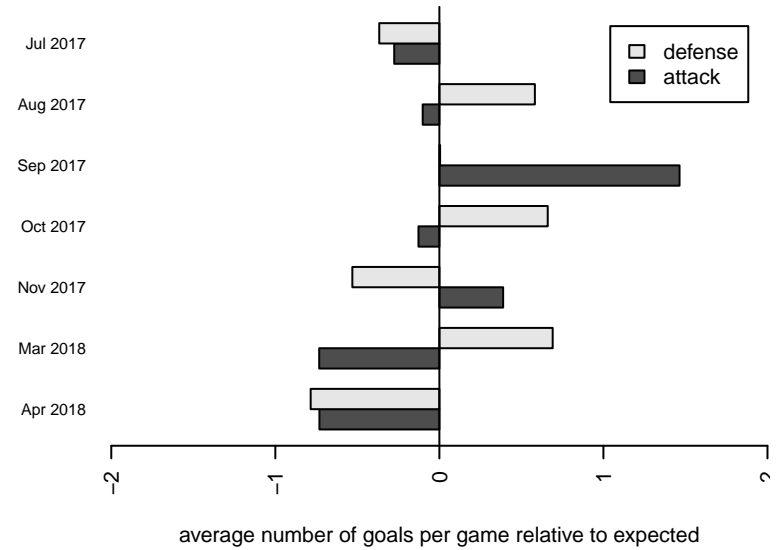

Performance relative to 13 month average